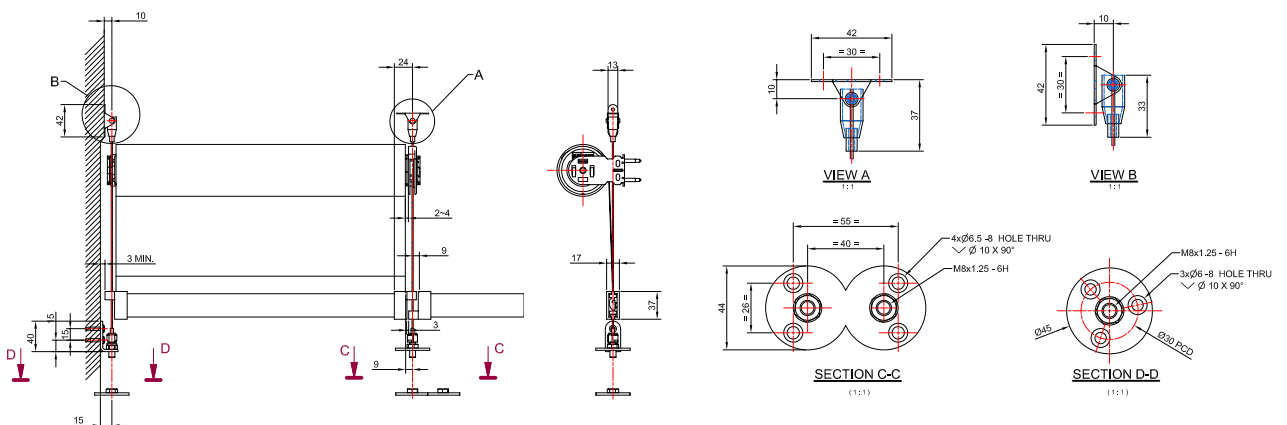

PRODUCT OVERVIEW

The Wire Guide System is designed to limit the free movement of the base rail of a roller blind that might cause damage or knocking against window recesses or glass. Wire guides are normally installed into areas with long drop blinds or areas exposed to high winds or draughts, such as from building A/C vents. The base rail is fitted with special end caps that encapsulate a fixed vertical wire that restrains the base rail from lateral movement.

The integrated wire tension system helps the guide wires remain taut and the blind secure to provide long-term stability and trouble-free use for the life of the blind. The Wire Guide System can be mounted inside a window recess, top fixed or floor mounted. The end caps are designed to operate individually, or as inverted pairs to share a common wire for linked blinds.

ORDERING INFORMATION: Base Product Number

COMPONENT	PART NUMBER				PACK QUANTITY	
		NATURAL	WHITE	GREY		BLACK
WG - Stainless Steel Cable 1.5mm 	508821000		N/A	N/A	N/A	100m
WG - Swivel Cable Fixing 	508813000		N/A	N/A	N/A	50pcs
WG - Wire Retainer Bottom Fixing 	508812000		N/A	N/A	N/A	50 sets
WG - L-Bracket Suit Side Bottom Wire Retainer 	508841000		N/A	N/A	N/A	50pcs
WG - Deck Plate and Nut 316 S/Steel 	75822000		N/A	N/A	N/A	20 sets
WG - Dual Deck Plate and Nut 31 S/Steel 	75824000		N/A	N/A	N/A	20 sets
End Cap - WG - Suit Deluxe Oval Base Rail 	N/A		502943001	502943830	502943890	50 pcs
End Cap - WG - Suit Deluxe Flat Bottom Bar 	N/A		502964001	502964830	502964890	50 pairs