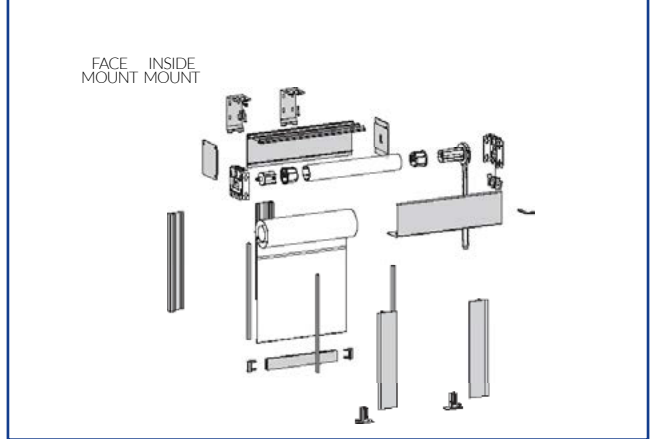

75mm FASCIA

100mm FASCIA

DOUBLE FASCIA

80mm BLOCKOUT CASSETTE

C70 CASSETTE

C50 CASSETTE

ANTI LIGATURE

WIRE GUIDE

ZEROGRAVITY

MINI ZEROGRAVITY

MEGA SYSTEM

MULTI LINK