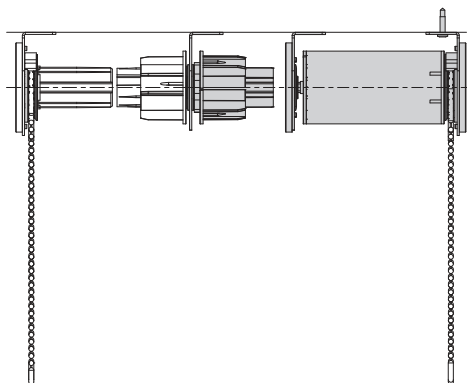

75mm FASCIA

100mm FASCIA

DOUBLE FASCIA

80mm BLOCKOUT CASSETTE

C70 CASSETTE

C50 CASSETTE

ANTI LIGATURE

WIRE GUIDE

ZEROGRAVITY

MINI ZEROGRAVITY

MEGA SYSTEM

MULTI LINK