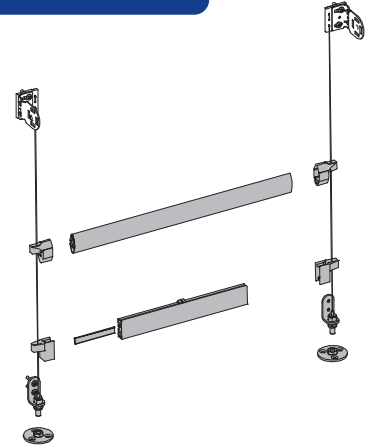

PRODUCT OVERVIEW

Hover over part to go to spec sheet

*ZeroGravity Spring Assist available for ultra-light chain, chainfree and motorised operation.

Blindware Pty Ltd
Unit 1/3 Dunlop Crt, Bayswater 3153
Tel: (03) 9876 0400 Fax: (03) 9720 2746
Email: sales@blindware.com.au

75mm FASCIA

100mm FASCIA

DOUBLE FASCIA

80mm BLOCKOUT CASSETTE

C70 CASSETTE

C50 CASSETTE

ANTI LIGATURE

WIRE GUIDE

ZEROGRAVITY

MINI ZEROGRAVITY

MEGA SYSTEM

MULTI LINK