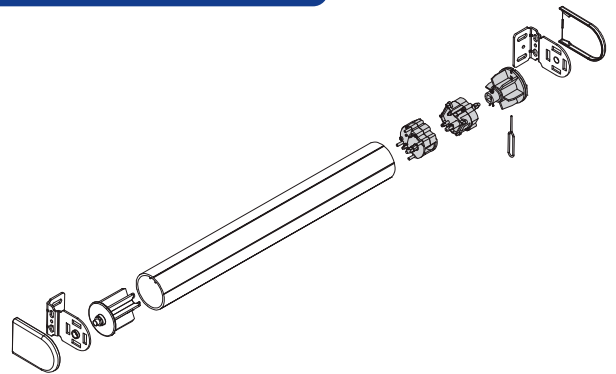

75mm FASCIA

100mm FASCIA

DOUBLE FASCIA

80mm BLOCKOUT CASSETTE

C70 CASSETTE

C50 CASSETTE

ANTI LIGATURE

WIRE GUIDE

ZEROGRAVITY

MINI ZEROGRAVITY

MEGA SYSTEM

MULTI LINK