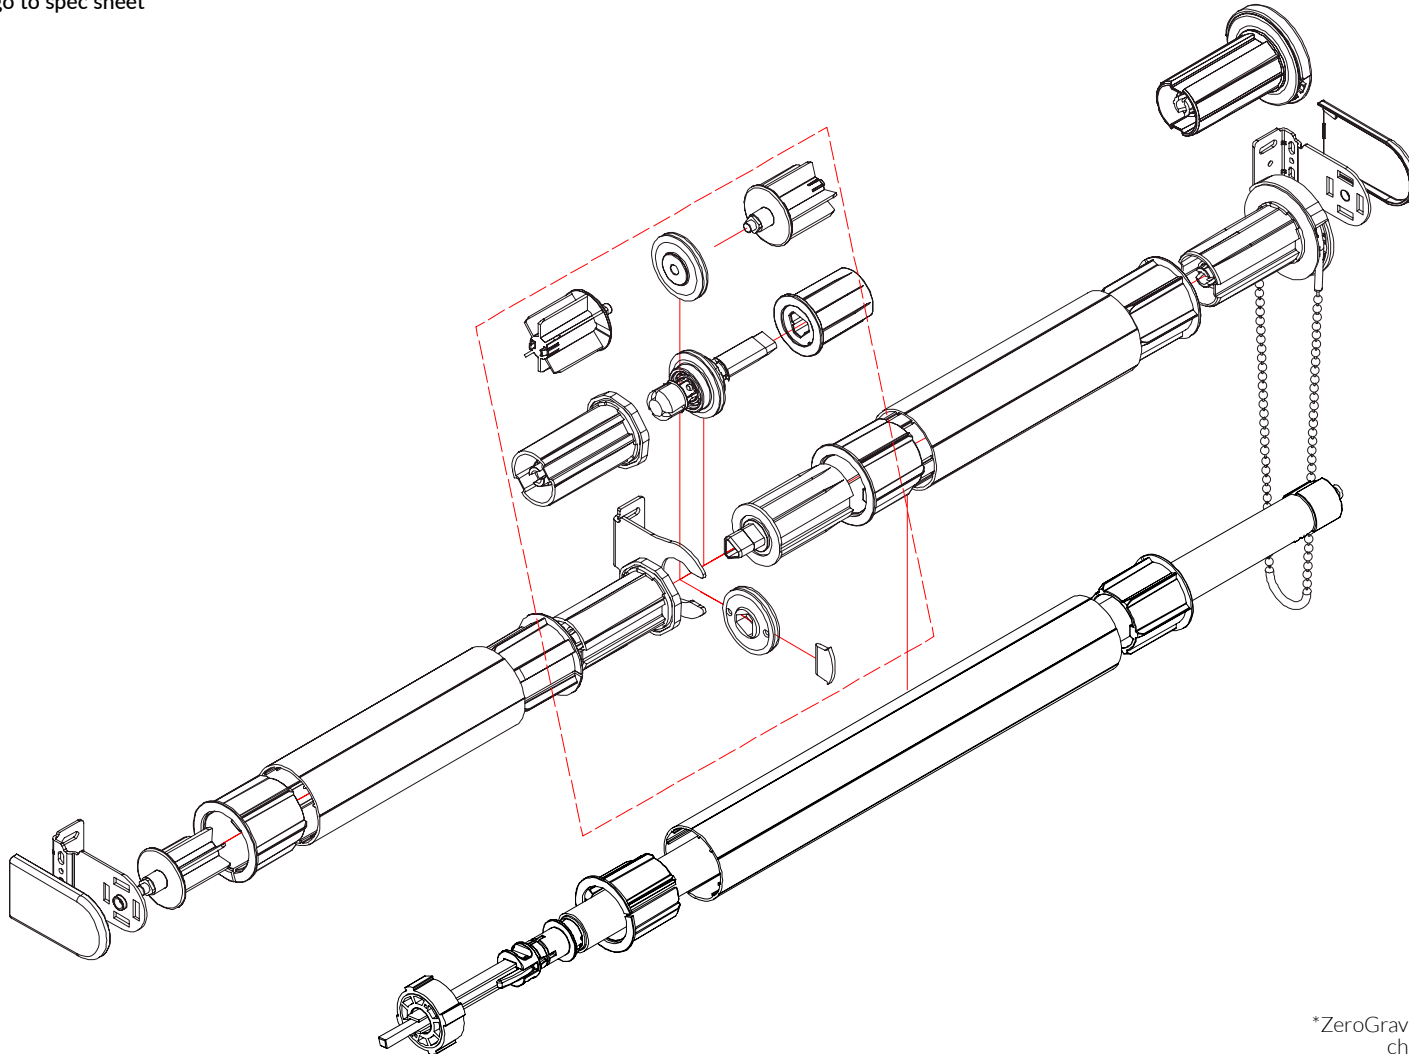

PRODUCT OVERVIEW

Hover over part to go to spec sheet

*ZeroGravity Spring Assist available for ultra-light chain, chainfree and motorised operation.

Blindware Pty Ltd
Unit 1/3 Dunlop Crt, Bayswater 3153
Tel: (03) 9876 0400 Fax: (03) 9720 2746
Email: sales@blindware.com.au

75mm FASCIA

100mm FASCIA

DOUBLE FASCIA

80mm BLOCKOUT CASSETTE

C70 CASSETTE

C50 CASSETTE

ANTI LIGATURE

WIRE GUIDE

ZEROGRAVITY

MINI ZEROGRAVITY

MEGA SYSTEM

MULTI LINK