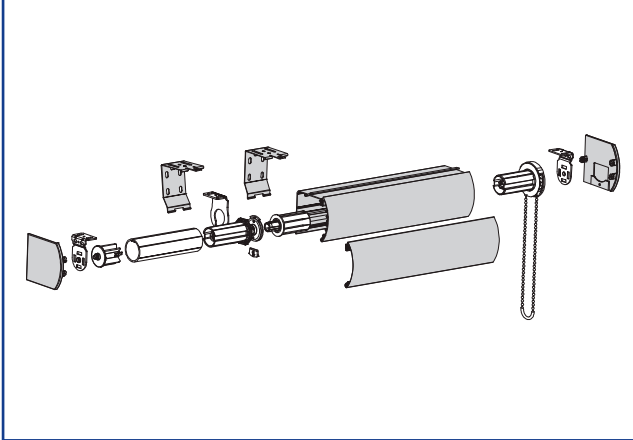

75mm FASCIA

100mm FASCIA

DOUBLE FASCIA

80mm BLOCKOUT CASSETTE

C70 CASSETTE

C50 CASSETTE

ANTI LIGATURE

WIRE GUIDE

ZEROGRAVITY

MINI ZEROGRAVITY

MEGA SYSTEM

MULTI LINK