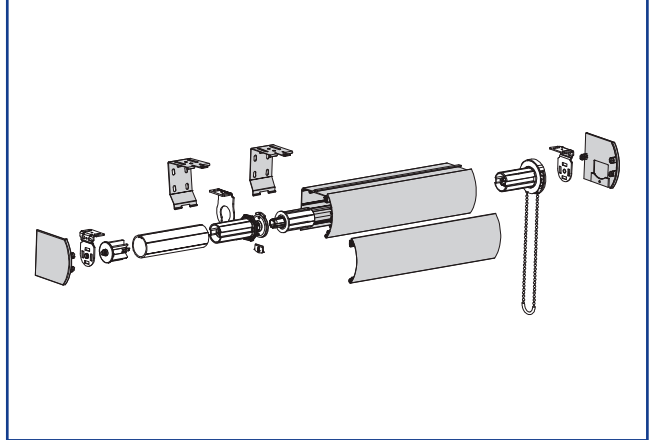

75mm FASCIA

100mm FASCIA

DOUBLE FASCIA

80mm BLOCKOUT CASSETTE

C70 CASSETTE

C50 CASSETTE

ANTI LIGATURE

WIRE GUIDE

ZEROGRAVITY

MINI ZEROGRAVITY

MEGA SYSTEM

MULTI LINK