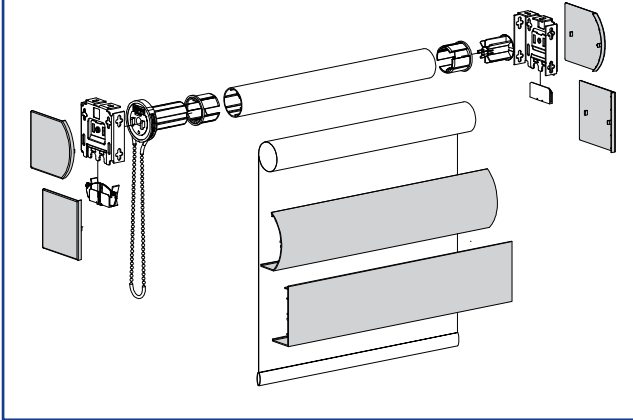

PRODUCT OVERVIEW

Hover over part to go to spec sheet

*ZeroGravity Spring Assist available for ultra-light chain, chainfree and motorised operation.

Blindware Pty Ltd
Unit 1/3 Dunlop Crt, Bayswater 3153
Tel: (03) 9876 0400 Fax: (03) 9720 2746
Email: sales@blindware.com.au

75mm FASCIA

100mm FASCIA

DOUBLE FASCIA

80mm BLOCKOUT CASSETTE

C70 CASSETTE

C50 CASSETTE

ANTI LIGATURE

WIRE GUIDE