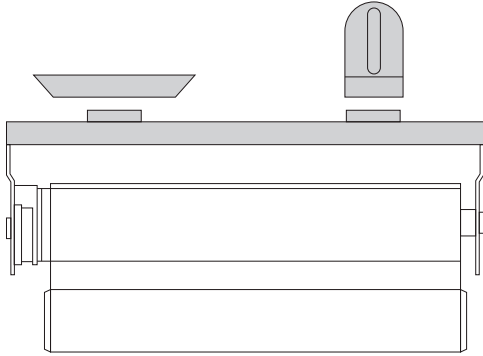

75mm FASCIA

100mm FASCIA

DOUBLE FASCIA

80mm BLOCKOUT CASSETTE

C70 CASSETTE

C50 CASSETTE

ANTI LIGATURE

WIRE GUIDE

ZEROGRAVITY

MINI ZEROGRAVITY

MEGA SYSTEM

MULTI LINK