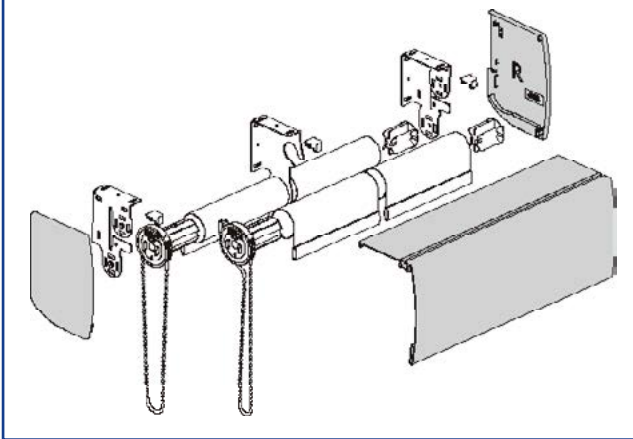

PRODUCT OVERVIEW

Hover over part to go to spec sheet

*ZeroGravity Spring Assist available for ultra-light chain, chainfree and motorised operation.

Blindware Pty Ltd
Unit 1/3 Dunlop Crt, Bayswater 3153
Tel: (03) 9876 0400 Fax: (03) 9720 2746
Email: sales@blindware.com.au

75mm FASCIA

100mm FASCIA

DOUBLE FASCIA

80mm BLOCKOUT CASSETTE

C70 CASSETTE

C50 CASSETTE

ANTI LIGATURE

WIRE GUIDE