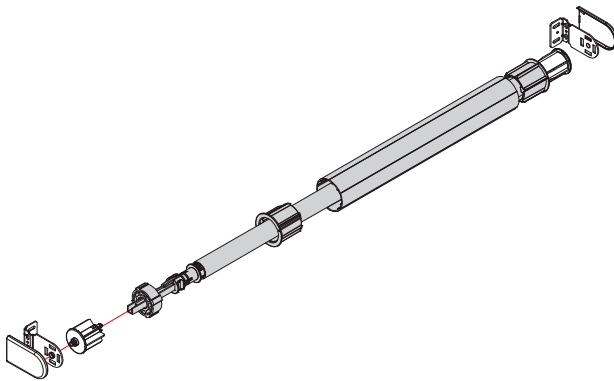

PRODUCT OVERVIEW

Hover over part to go to spec sheet

*ZeroGravity Spring Assist available for ultra-light chain, chainfree and motorised operation.

Blindware Pty Ltd
Unit 1/3 Dunlop Crt, Bayswater 3153
Tel: (03) 9876 0400 Fax: (03) 9720 2746
Email: sales@blindware.com.au

75mm FASCIA

100mm FASCIA

DOUBLE FASCIA

80mm BLOCKOUT CASSETTE

C70 CASSETTE

C50 CASSETTE

ANTI LIGATURE

WIRE GUIDE

ZEROGRAVITY

MINI ZEROGRAVITY

MEGA SYSTEM

MULTI LINK