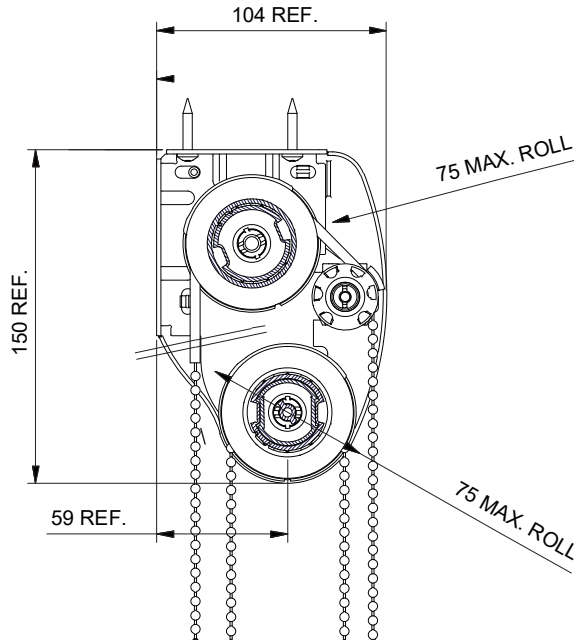

DOUBLE BRACKET

Double Back-Rolled

INTRODUCING BLINDWARE'S NEW BR-BR DOUBLE BRACKET

Blindware has a new double back-rolled bracket has been engineered to keep less light coming in, designed for the fabric to sit closer to the glass or window frame.

Compact Design: Max projection is 104mm

Larger roll diameters:
75mm max fabric diameter with drops >3m

Works well with:
SunBoss Double Fascia

Compatible with:
SunBoss clutches, ZeroGravity or Motorised

Centre Brackets available for:
Multi-Link, Pin-to-Pin or Universal Joint for bay windows